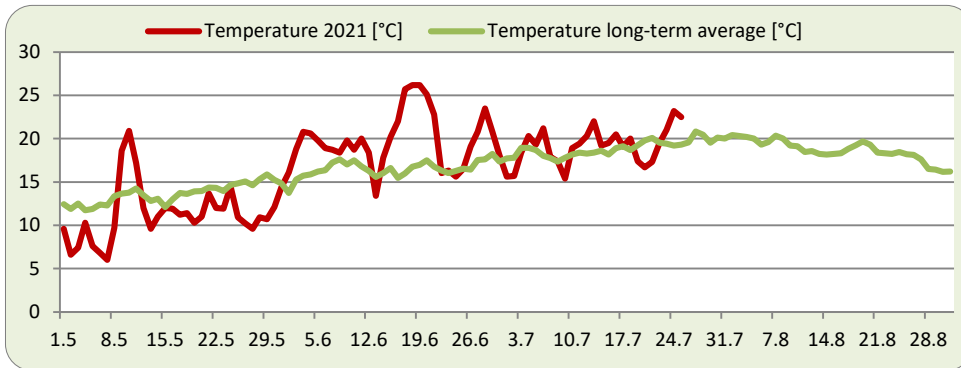

(++ very good; + good; o average; - weak; -- very weak)

(Tendency: stable ↑, decreasing ←, increasing →)

Comments: Good weather conditions continued to promote growth; all varieties are blooming now. Due to the continuing disease pressure, necessary treatments against downy mildew, powdery mildew and aphids had to be applied. Thundershowers partly with light hail on the weekend kept the water supply high.

Report on Weather and Hop Growing Conditions: Week 29

Report Period: July 19, 2020 - July 25, 2021

ELBE SAALE

Comments: Good weather conditions ensured good growth. Soil tillage measures were carried out with cultivators or disc harrows to reduce weeds. Some heavy rainfall made the soil difficult to drive in, and urgently needed plant protection measures had to be applied there, sometimes under difficult conditions. Nevertheless, strong, and healthy stands were found in all areas.