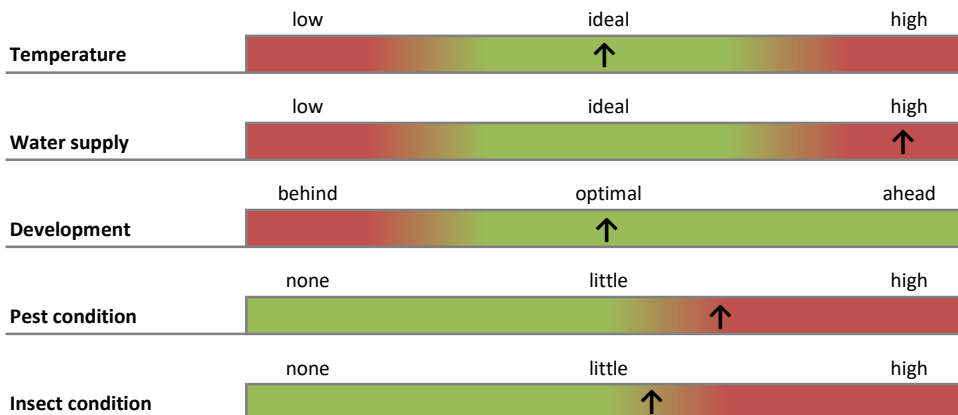

(++ very good; + good; o average; - weak; -- very weak)

(Tendency: stable ↑, decreasing ←, increasing →)

Report on Weather and Hop Growing Conditions: Week 29

Report Period: July 19, 2020 - July 25, 2021

(++ very good; + good; o average; - weak; -- very weak)

(Tendency: stable ↑, decreasing ←, increasing →)

Comments: Good weather conditions continued to promote growth; all varieties are blooming now. Due to the continuing disease pressure, necessary treatments against downy mildew, powdery mildew and aphids had to be applied. Thundershowers partly with light hail on the weekend kept the water supply high.