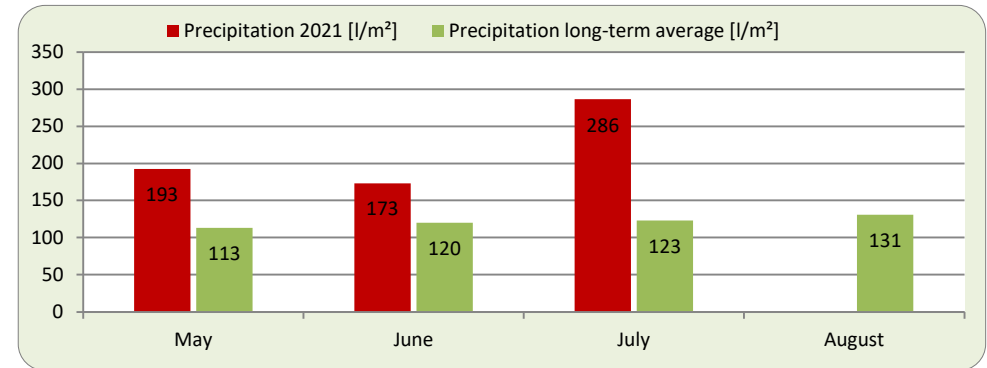

Report on Weather and Hop Growing Conditions: Week 29

Report Period: July 19, 2020 - July 25, 2021

TETTNANG