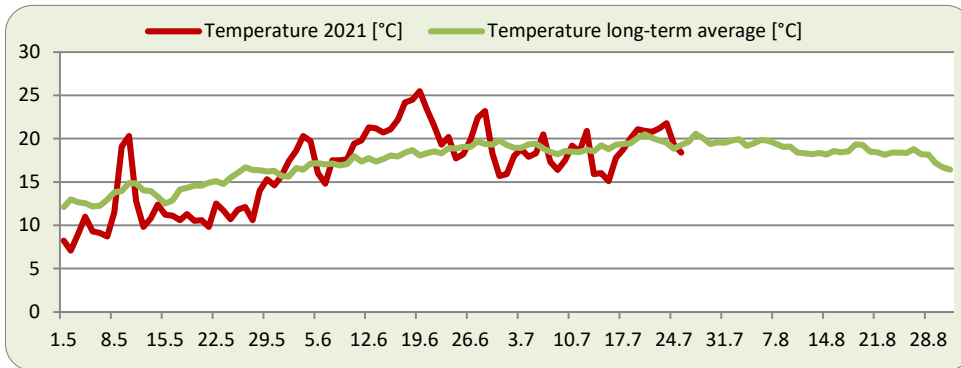

Report on Weather and Hop Growing Conditions: Week 29

Report Period: July 19, 2020 - July 25, 2021

TETTNANG