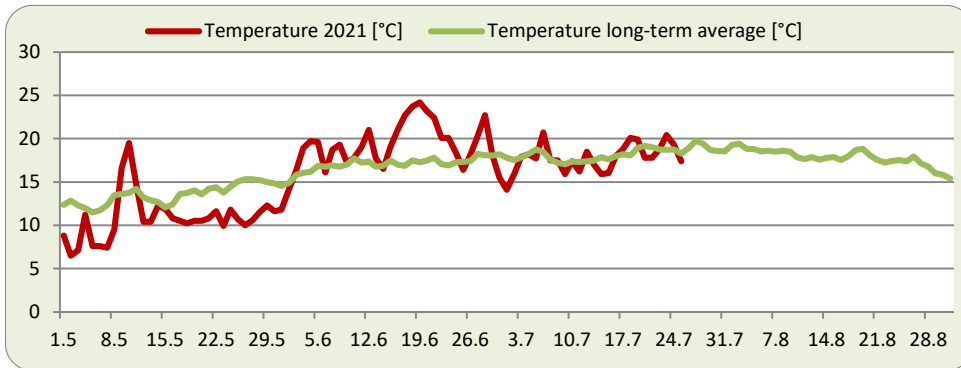

Report on Weather and Hop Growing Conditions: Week 29

Report Period: July 19, 2020 - July 25, 2021

HALLERTAU

Comments: Another week of good conditions provided another growth spurt. A spray call for all varieties at the beginning of the week was recommended due to the continued risk from downy mildew and powdery mildew. So far, treatments are showing good effect. Most varieties are in bloom or show promising start of blooming.

(++ very good; + good; o average; - weak; -- very weak)

(Tendency: stable ↑, decreasing ←, increasing →)

Report on Weather and Hop Growing Conditions: Week 29

Report Period: July 19, 2020 - July 25, 2021