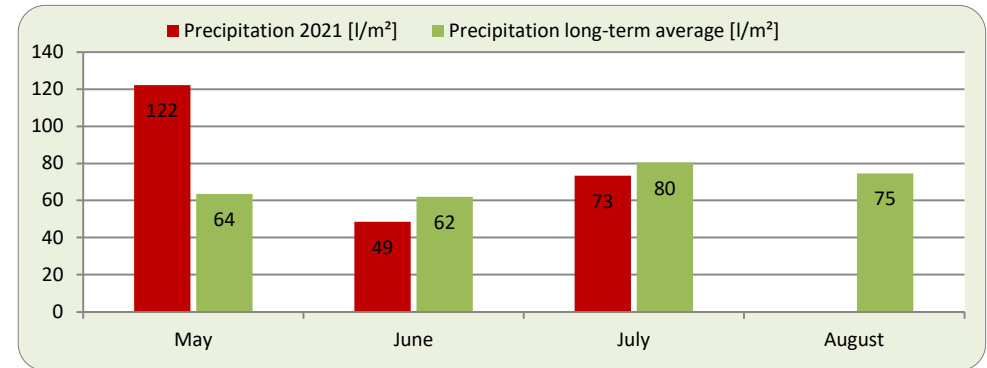

(++ very good; + good; o average; - weak; -- very weak)

(Tendency: stable ↑, decreasing ←, increasing →)

Comments: Good weather conditions continued to promote growth; all varieties are blooming now. Due to the continuing disease pressure, necessary treatments against downy mildew, powdery mildew and aphids had to be applied. Thundershowers partly with light hail on the weekend kept the water supply high.

Report on Weather and Hop Growing Conditions: Week 29

Report Period: July 19, 2020 - July 25, 2021

ELBE SAALE

Comments: Good weather conditions ensured good growth. Soil tillage measures were carried out with cultivators or disc harrows to reduce weeds. Some heavy rainfall made the soil difficult to drive in, and urgently needed plant protection measures had to be applied there, sometimes under difficult conditions. Nevertheless, strong, and healthy stands were found in all areas.