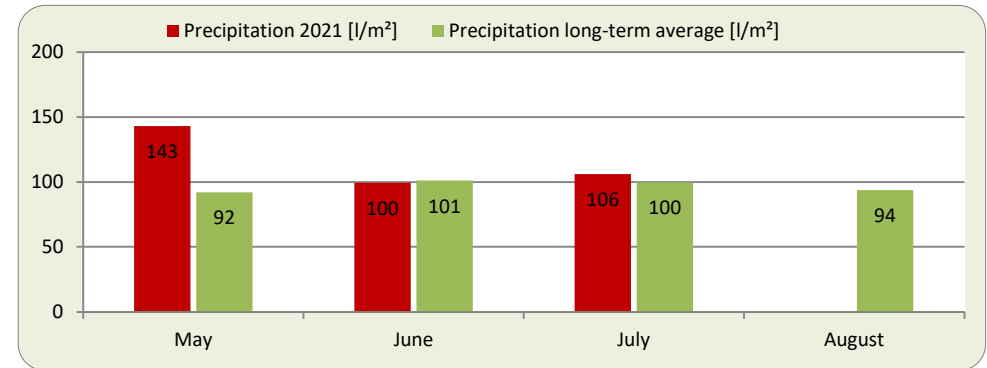

Report on Weather and Hop Growing Conditions: Week 29

Report Period: July 19, 2020 - July 25, 2021

HALLERTAU

Comments: Another week of good conditions provided another growth spurt. A spray call for all varieties at the beginning of the week was recommended due to the continued risk from downy mildew and powdery mildew. So far, treatments are showing good effect. Most varieties are in bloom or show promising start of blooming.

(++ very good; + good; o average; - weak; -- very weak)

(Tendency: stable ↑, decreasing ←, increasing →)

Report on Weather and Hop Growing Conditions: Week 29

Report Period: July 19, 2020 - July 25, 2021