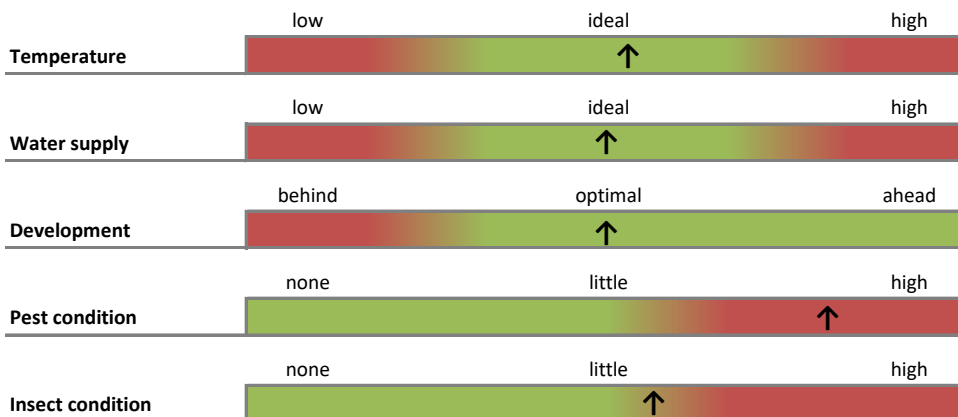

Comments: Initially cool, changeable weather was followed by significantly warmer days towards the weekend. Crop protection measures, mainly against peronospora, had to be applied. For the varieties Mittelfrüh and Tettnanger harvesting will start towards the end of the week.

(++ very good; + good; o average; - weak; -- very weak)

(Tendency: stable ↑, decreasing ←, increasing →)

Report on Weather and Hop Growing Conditions: Week 33

Report Period: August 16, 2021 - August 22, 2021

ELBE SAALE

Variety	Comment	Development
Perle	Lupulin formation	+
Northern Brewer	Lupulin formation/ begin maturity	+
Magnum	Lupulin formation	+
Herkules	Lupulin formation	+

(++ very good; + good; o average; - weak; -- very weak)

(Tendency: stable ↑, decreasing ←, increasing →)

Comments: The good water supply of the soils ensured good conditions for cone/lupulin formation. The early maturing varieties are starting to mature. The late varieties Magnum and Herkules receive final plant protection measures.