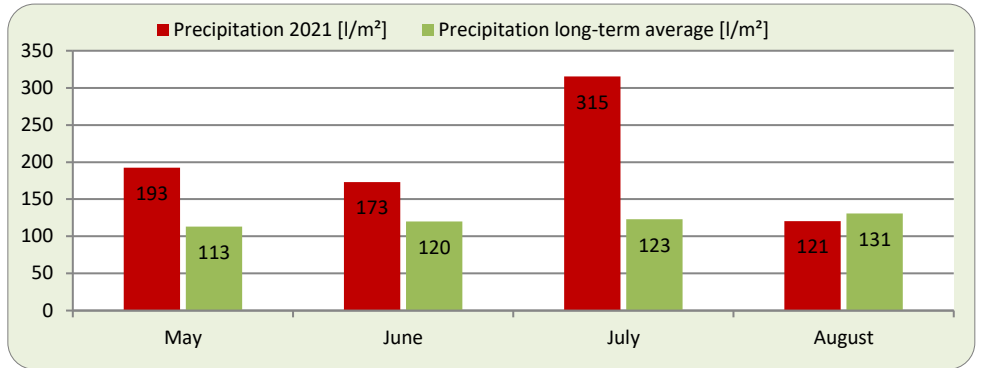

Report on Weather and Hop Growing Conditions: Week 33

Report Period: August 16, 2021 - August 22, 2021

HALLERTAU

Variety	Comment	Development
Tradition	Lupulin formation	+
Perle	Start of lupulin formation	+
Magnum	Lupulin formation	+
Herkules	Start of lupulin formation	+

(++ very good; + good; o average; - weak; -- very weak)

(Tendency: stable ↑, decreasing ←, increasing →)

Comments: The once again changeable weather conditions delays maturity, even for early ripening varieties. There continues to be high peronospora infestation pressure. Preparations for harvest are underway.

Report on Weather and Hop Growing Conditions: Week 33

Report Period: August 16, 2021 - August 22, 2021

TETTNANG

Variety	Comment	Development
Tettnanger	Begin maturity	+
Mittelfrüher	Lupulin formation / begin maturity	+
Tradition	Lupulin formation	+
Herkules	Start of lupulin formation	+