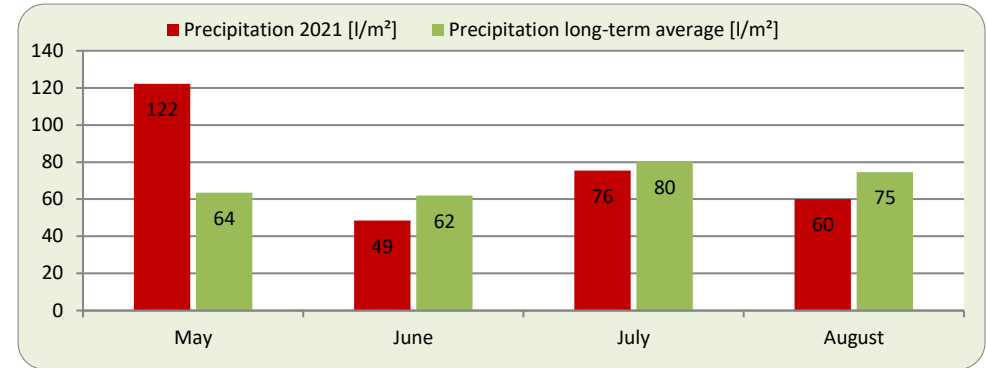

(++ very good; + good; o average; - weak; -- very weak)

(Tendency: stable ↑, decreasing ←, increasing →)

Report on Weather and Hop Growing Conditions: Week 33

Report Period: August 16, 2021 - August 22, 2021

ELBE SAALE

Variety	Comment	Development
Perle	Lupulin formation	+
Northern Brewer	Lupulin formation/ begin maturity	+
Magnum	Lupulin formation	+
Herkules	Lupulin formation	+

(++ very good; + good; o average; - weak; -- very weak)