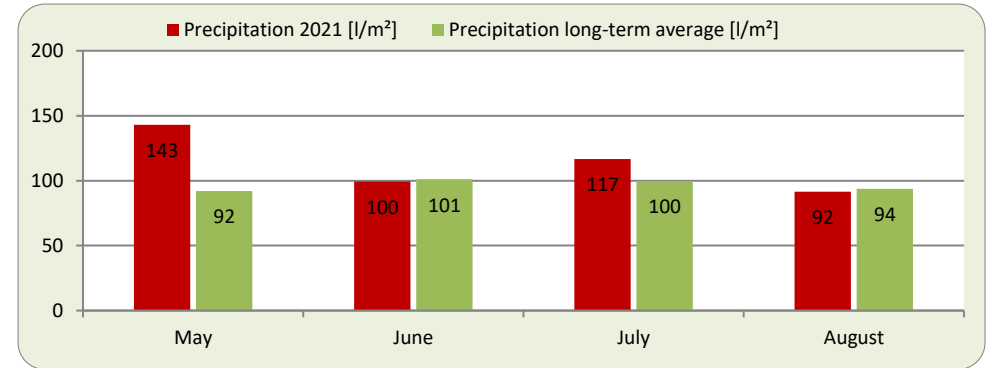

Report on Weather and Hop Growing Conditions: Week 33

Report Period: August 16, 2021 - August 22, 2021

HALLERTAU

Variety	Comment	Development
Tradition	Lupulin formation	+
Perle	Start of lupulin formation	+
Magnum	Lupulin formation	+
Herkules	Start of lupulin formation	+

(++ very good; + good; o average; - weak; -- very weak)

(Tendency: stable ↑, decreasing ←, increasing →)

Comments: The once again changeable weather conditions delays maturity, even for early ripening varieties. There continues to be high peronospora infestation pressure. Preparations for harvest are underway.

Report on Weather and Hop Growing Conditions: Week 33

Report Period: August 16, 2021 - August 22, 2021

TETTNANG

Variety	Comment	Development
Tettnanger	Begin maturity	+
Mittelfrüher	Lupulin formation / begin maturity	+
Tradition	Lupulin formation	+
Herkules	Start of lupulin formation	+