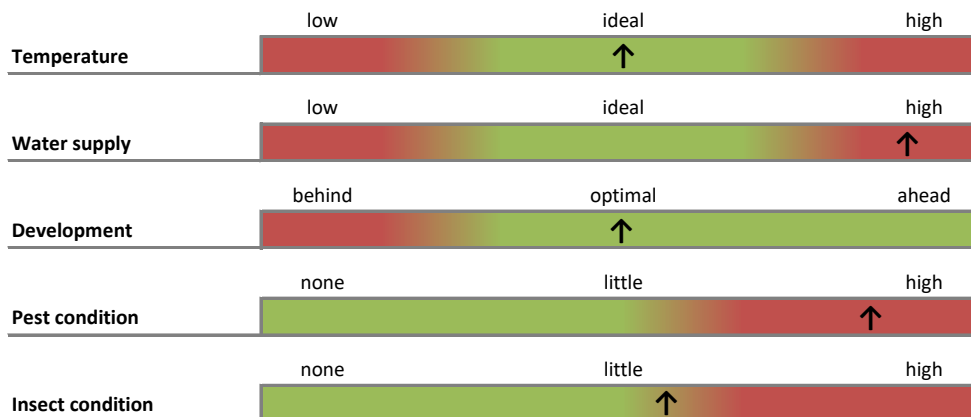

(++ very good; + good; o average; - weak; -- very weak)

(Tendency: stable ↑, decreasing ←, increasing →)

Comments: The once again changeable weather conditions delays maturity, even for early ripening varieties. There continues to be high peronospora infestation pressure. Preparations for harvest are underway.

Report on Weather and Hop Growing Conditions: Week 33

Report Period: August 16, 2021 - August 22, 2021

TETTNANG

Variety	Comment	Development
Tettnanger	Begin maturity	+
Mittelfrüher	Lupulin formation / begin maturity	+
Tradition	Lupulin formation	+
Herkules	Start of lupulin formation	+

Comments: Initially cool, changeable weather was followed by significantly warmer days towards the weekend. Crop protection measures, mainly against peronospora, had to be applied. For the varieties Mittelfrüh and Tettnanger harvesting will start towards the end of the week.

(++ very good; + good; o average; - weak; -- very weak)

(Tendency: stable ↑, decreasing ←, increasing →)

Report on Weather and Hop Growing Conditions: Week 33

Report Period: August 16, 2021 - August 22, 2021