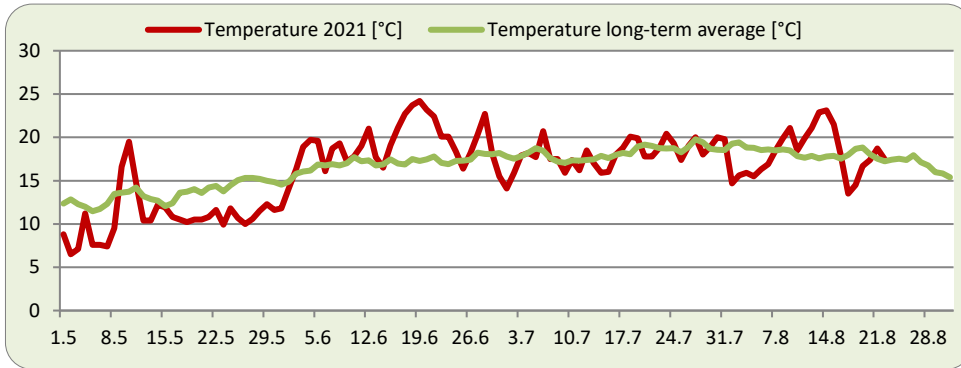

Report on Weather and Hop Growing Conditions: Week 33

Report Period: August 16, 2021 - August 22, 2021

HALLERTAU

Variety	Comment	Development
Tradition	Lupulin formation	+
Perle	Start of lupulin formation	+
Magnum	Lupulin formation	+
Herkules	Start of lupulin formation	+

(++ very good; + good; o average; - weak; -- very weak)

(Tendency: stable ↑, decreasing ←, increasing →)

Comments: The once again changeable weather conditions delays maturity, even for early ripening varieties. There continues to be high peronospora infestation pressure. Preparations for harvest are underway.

Report on Weather and Hop Growing Conditions: Week 33

Report Period: August 16, 2021 - August 22, 2021

TETTNANG

Variety	Comment	Development
Tettnanger	Begin maturity	+
Mittelfrüher	Lupulin formation / begin maturity	+
Tradition	Lupulin formation	+
Herkules	Start of lupulin formation	+