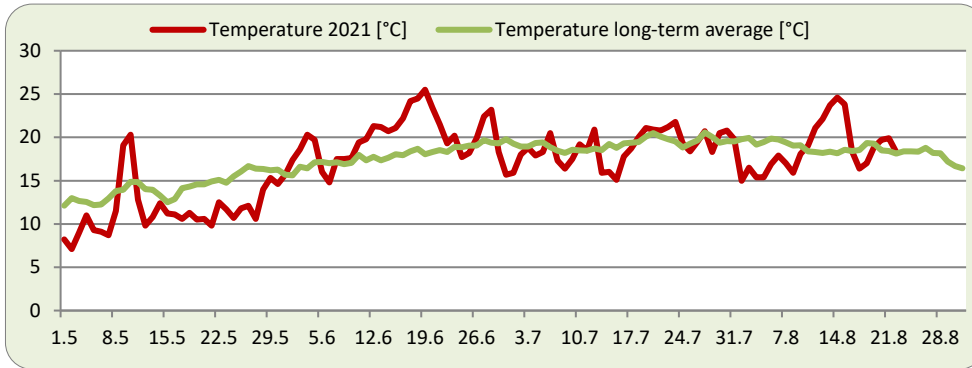

(++ very good; + good; o average; - weak; -- very weak)

(Tendency: stable ↑, decreasing ←, increasing →)

Comments: The once again changeable weather conditions delays maturity, even for early ripening varieties. There continues to be high peronospora infestation pressure. Preparations for harvest are underway.

Report on Weather and Hop Growing Conditions: Week 33

Report Period: August 16, 2021 - August 22, 2021

TETTNANG

Variety	Comment	Development
Tettnanger	Begin maturity	+
Mittelfrüher	Lupulin formation / begin maturity	+
Tradition	Lupulin formation	+
Herkules	Start of lupulin formation	+