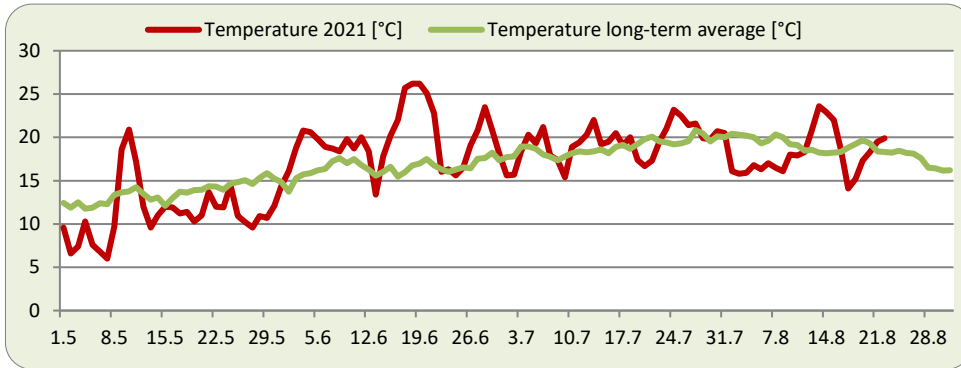

(++ very good; + good; o average; - weak; -- very weak)

(Tendency: stable ↑, decreasing ←, increasing →)

Report on Weather and Hop Growing Conditions: Week 33

Report Period: August 16, 2021 - August 22, 2021

ELBE SAALE

Variety	Comment	Development
Perle	Lupulin formation	+
Northern Brewer	Lupulin formation/ begin maturity	+
Magnum	Lupulin formation	+
Herkules	Lupulin formation	+

(++ very good; + good; o average; - weak; -- very weak)