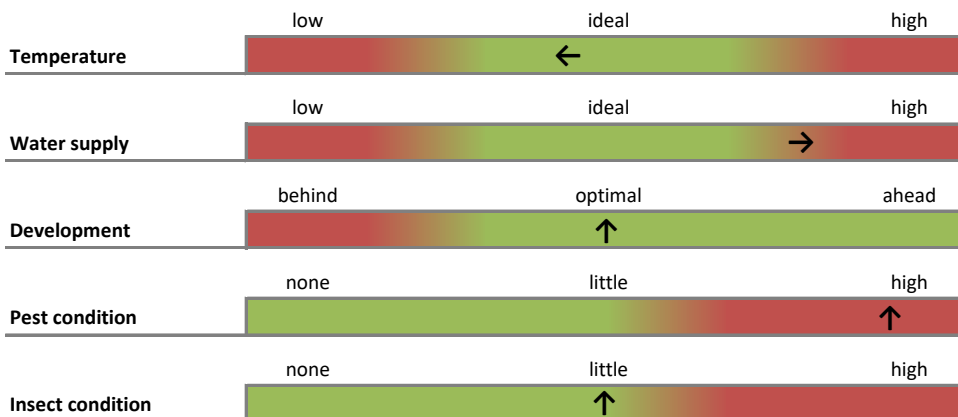

Report on Weather and Hop Growing Conditions: Week 33

Report Period: August 16, 2021 - August 22, 2021

HALLERTAU

Variety	Comment	Development
Tradition	Lupulin formation	+
Perle	Start of lupulin formation	+
Magnum	Lupulin formation	+
Herkules	Start of lupulin formation	+

(++ very good; + good; o average; - weak; -- very weak)

(Tendency: stable ↑, decreasing ←, increasing →)

Comments: The once again changeable weather conditions delays maturity, even for early ripening varieties. There continues to be high peronospora infestation pressure. Preparations for harvest are underway.

Report on Weather and Hop Growing Conditions: Week 33

Report Period: August 16, 2021 - August 22, 2021

TETTNANG

Variety	Comment	Development
Tettnanger	Begin maturity	+
Mittelfrüher	Lupulin formation / begin maturity	+
Tradition	Lupulin formation	+
Herkules	Start of lupulin formation	+