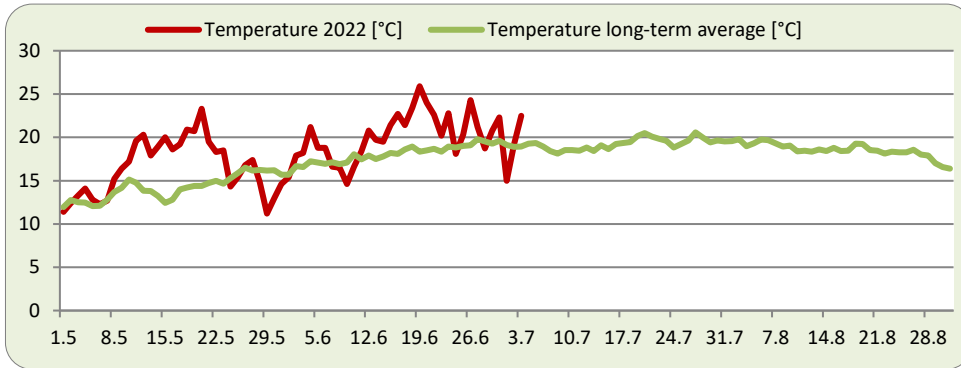

Variety	Comment	Development
Tradition	partly start of flowering	0
Perle	above trellis height / partly start of flowering	-
Magnum	partly start of flowering	-
Herkules	formation of lateral arms / partly start of flowering	+

(++ very good; + good; 0 average; - weak; -- very weak)

(Tendency: stable ↑, decreasing ←, increasing →)

Report on Weather and Hop Growing Conditions: Week 26

Report Period: June 27, 2022 - July 3, 2022

TETTNANG

Comments: The past week was characterized by high temperatures and partly heavy thundershowers. The high temperatures inhibited growth somewhat. Treatments against aphids and downy mildew were carried out.