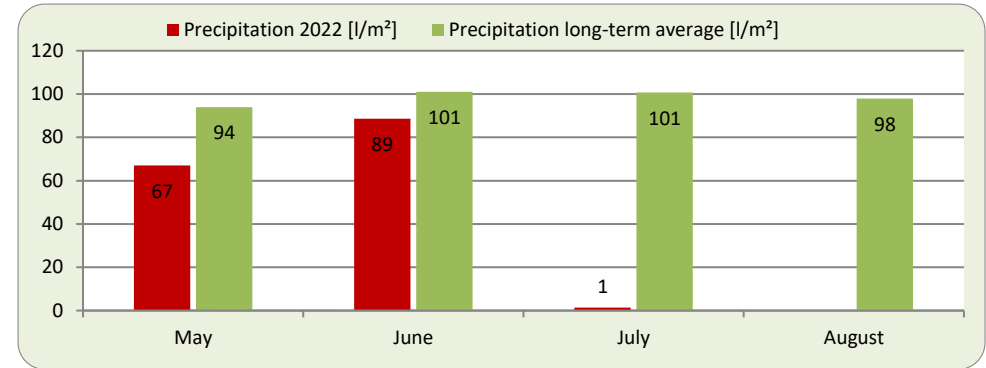

Report on Weather and Hop Growing Conditions: Week 26

Report Period: June 27, 2022 - July 3, 2022

HALLERTAU

Comments: With the exception of Friday, the past week was again very warm. As a result, many hops - even those that have been weakly developed so far - have already formed flower sprouts. Farmers were sowing the catch crop. A downy mildew spraying warning was released for susceptible varieties.

Variety	Comment	Development
Tradition	partly start of flowering	0
Perle	above trellis height / partly start of flowering	-
Magnum	partly start of flowering	-
Herkules	formation of lateral arms / partly start of flowering	+

(++ very good; + good; 0 average; - weak; -- very weak)

(Tendency: stable ↑, decreasing ←, increasing →)

Report on Weather and Hop Growing Conditions: Week 26

Report Period: June 27, 2022 - July 3, 2022

TETTNANG