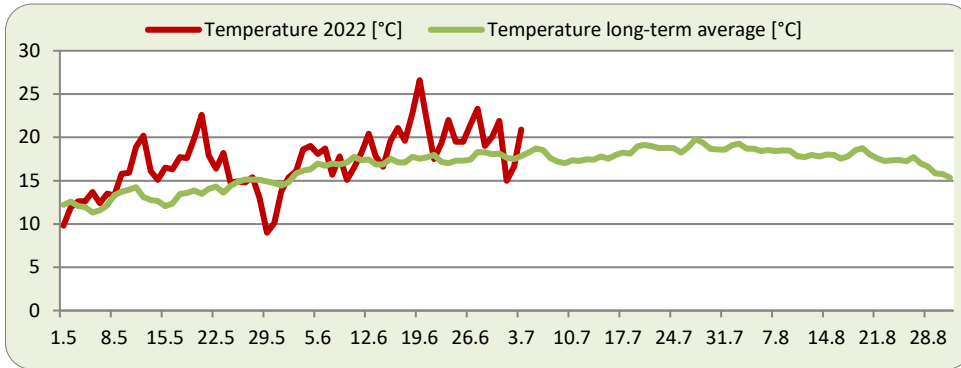

Report on Weather and Hop Growing Conditions: Week 26

Report Period: June 27, 2022 - July 3, 2022

HALLERTAU

Comments: With the exception of Friday, the past week was again very warm. As a result, many hops - even those that have been weakly developed so far - have already formed flower sprouts. Farmers were sowing the catch crop. A downy mildew spraying warning was released for susceptible varieties.

Variety	Comment	Development
Tradition	partly start of flowering	0
Perle	above trellis height / partly start of flowering	-
Magnum	partly start of flowering	-
Herkules	formation of lateral arms / partly start of flowering	+

(++ very good; + good; 0 average; - weak; -- very weak)

(Tendency: stable ↑, decreasing ←, increasing →)

Report on Weather and Hop Growing Conditions: Week 26

Report Period: June 27, 2022 - July 3, 2022

TETTNANG