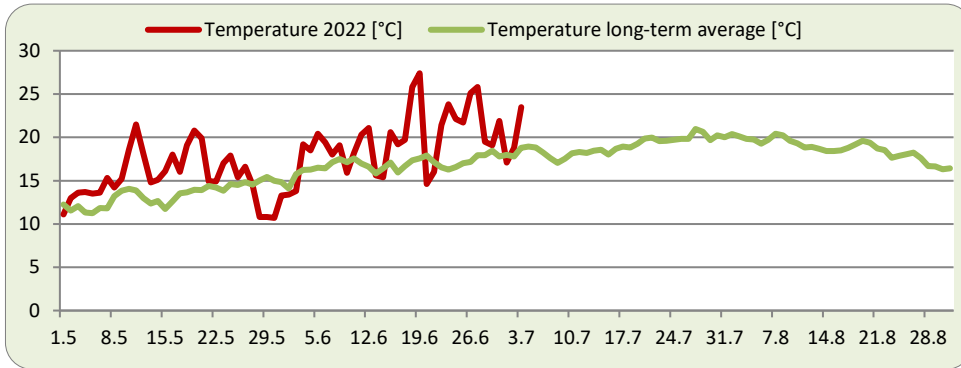

Variety	Comment	Development
Tettnanger	start of flowering	+
Mittelfrüher	start of flowering	0
Tradition	above trellis height	+
Herkules	above trellis height / formation of lateral arms	+

(++ very good; + good; 0 average; - weak; -- very weak)

(Tendency: stable ↑, decreasing ←, increasing →)

Report on Weather and Hop Growing Conditions: Week 26

Report Period: June 27, 2022 - July 3, 2022

ELBE SAALE

Variety	Comment	Development
Perle	500-600	-
Northern Brewer	550-650	-
Magnum	Gerüsthöhe	-
Herkules	Gerüsthöhe	0

(++ very good; + good; o average; - weak; -- very weak)

(Tendency: stable ↑, decreasing ←, increasing →)

Comments: Single rain showers provided minimal improvement of the water supply in the upper soil layers. The growth status shows very unbalanced development across the growing area. Leaf defoliation was executed.