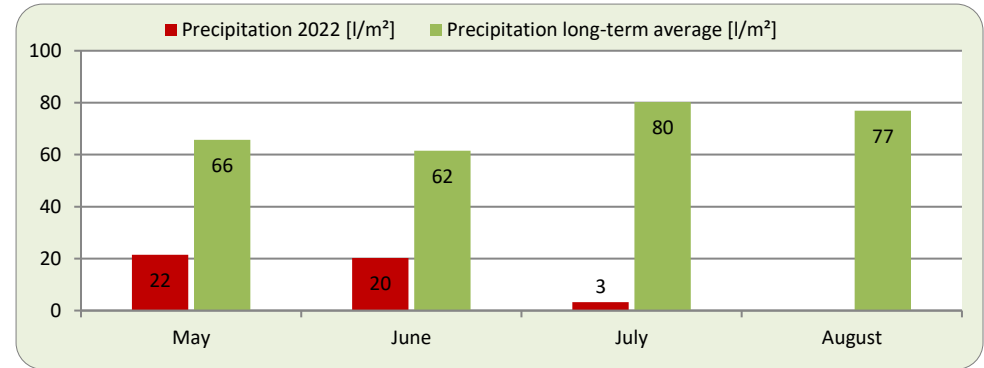

Variety	Comment	Development
Tettnanger	start of flowering	+
Mittelfrüher	start of flowering	0
Tradition	above trellis height	+
Herkules	above trellis height / formation of lateral arms	+

(++ very good; + good; 0 average; - weak; -- very weak)

(Tendency: stable ↑, decreasing ←, increasing →)

Report on Weather and Hop Growing Conditions: Week 26

Report Period: June 27, 2022 - July 3, 2022

ELBE SAALE

Variety	Comment	Development
Perle	500-600	-
Northern Brewer	550-650	-
Magnum	Gerüsthöhe	-
Herkules	Gerüsthöhe	0