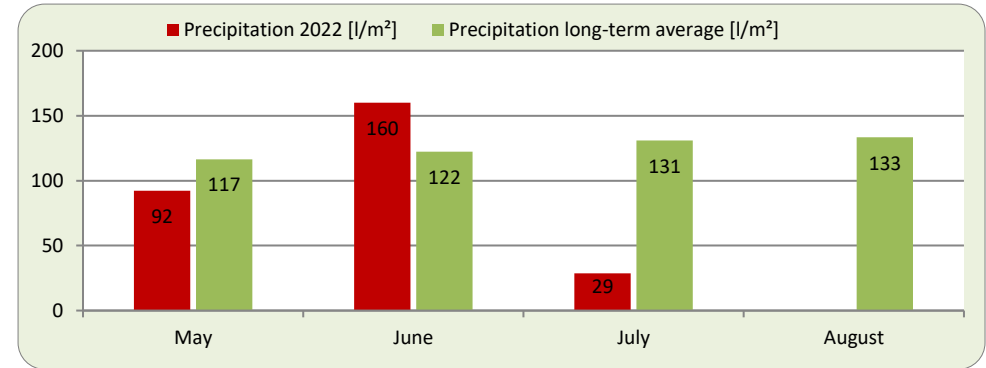

Report on Weather and Hop Growing Conditions: Week 26

Report Period: June 27, 2022 - July 3, 2022

HALLERTAU

Comments: With the exception of Friday, the past week was again very warm. As a result, many hops - even those that have been weakly developed so far - have already formed flower sprouts. Farmers were sowing the catch crop. A downy mildew spraying warning was released for susceptible varieties.

Variety	Comment	Development
Tradition	partly start of flowering	0
Perle	above trellis height / partly start of flowering	-
Magnum	partly start of flowering	-
Herkules	formation of lateral arms / partly start of flowering	+

(++ very good; + good; 0 average; - weak; -- very weak)

(Tendency: stable ↑, decreasing ←, increasing →)

Report on Weather and Hop Growing Conditions: Week 26

Report Period: June 27, 2022 - July 3, 2022

TETTNANG