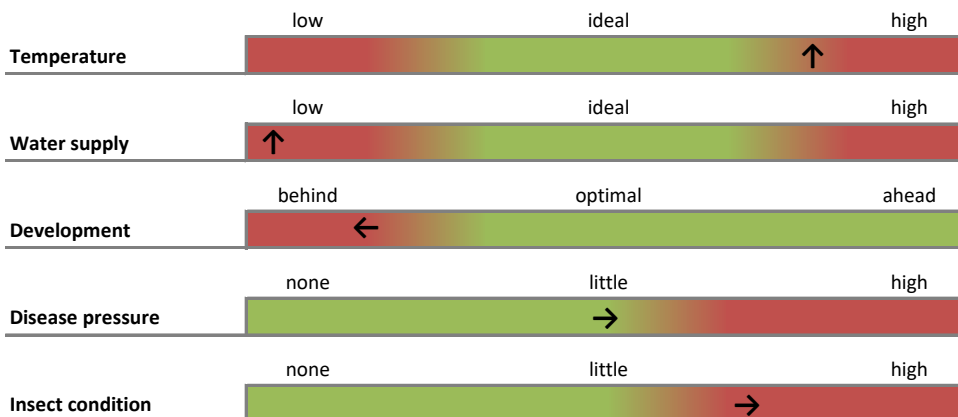

Comments: At the weekend there were some thunder showers, but they were too low to improve the water supply. The plants are in the stage of cone development. The infestation pressure by the red spider mite is still high. Powdery mildew pustules were found in some fields.

Variety	Comment	Development
Perle	Beginning cone set / cone set	--/-
Northern Brewer	Cone set	--/-
Magnum	Cone set	-
Herkules	Cone set	-/o

(++ very good; + good; o average; - weak; -- very weak)

(Tendency: stable ↑, decreasing ←, increasing →)