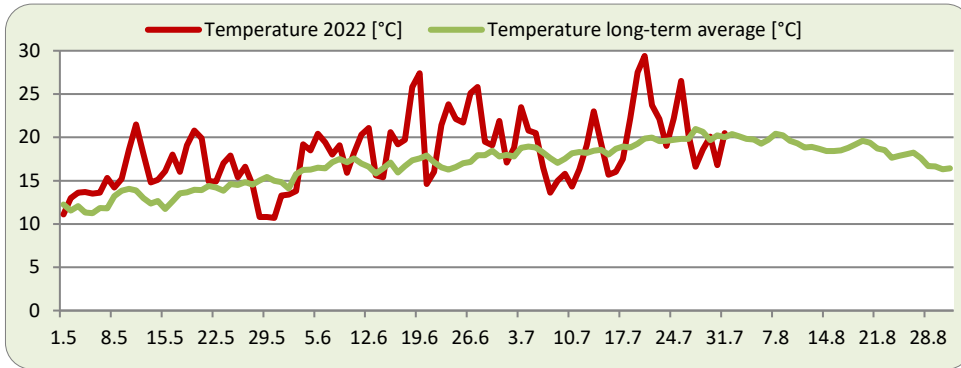

Report on Weather and Hop Growing Conditions: Week 30

Report Period: July 25, 2022 - July 31, 2022

ELBE SAALE