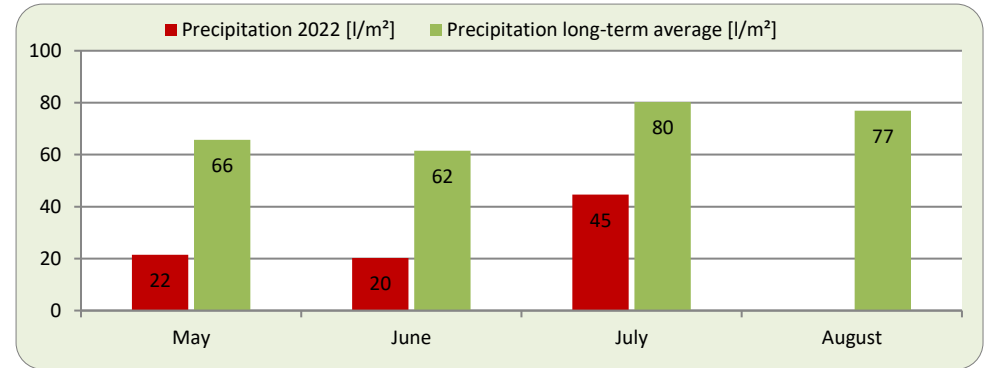

Report on Weather and Hop Growing Conditions: Week 30

Report Period: July 25, 2022 - July 31, 2022

ELBE SAALE