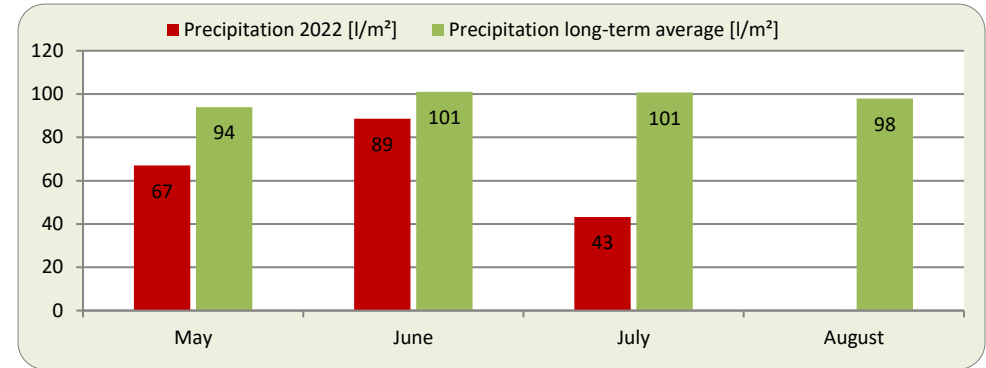

Report on Weather and Hop Growing Conditions: Week 30

Report Period: July 25, 2022 - July 31, 2022

HALLERTAU

Variety	Comment	Development
Tradition	Beginning cone set / cone set	--/-
Perle	Beginning cone set / cone set	--/-
Magnum	Beginning cone set / cone set	--/-
Herkules	Cone set	-/o

(++ very good; + good; o average; - weak; -- very weak)

(Tendency: stable ↑, decreasing ←, increasing →)

Comments: Only low rainfall could not improve the water supply. The main aroma varieties are significantly less developed than the main bitter variety Herkules. Pest pressure from the red spider mite remains high. At the same time, control measures proved difficult due to the lack of availability of plant protection products.

Report on Weather and Hop Growing Conditions: Week 30

Report Period: July 25, 2022 - July 31, 2022

TETTNANG

Variety	Comment	Development
Tettnanger	Cone set	-
Mittelfrüher	Cone set	-
Tradition	Cone set	o
Herkules	Cone set	o