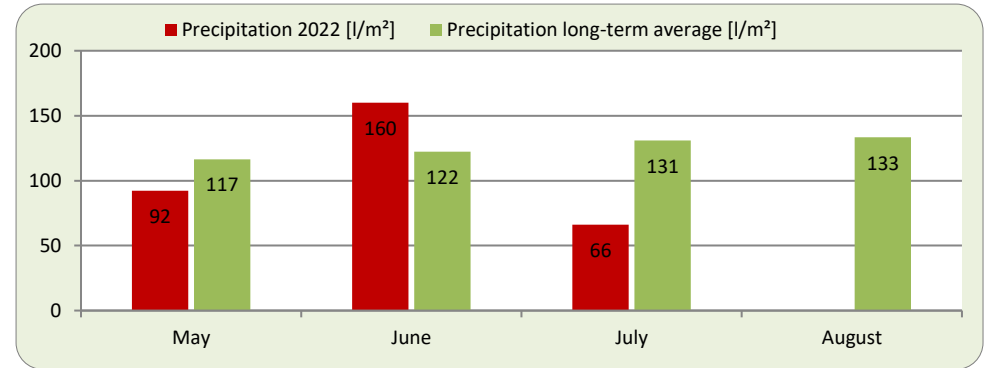

Report on Weather and Hop Growing Conditions: Week 30

Report Period: July 25, 2022 - July 31, 2022

HALLERTAU

Variety	Comment	Development
Tradition	Beginning cone set / cone set	--/-
Perle	Beginning cone set / cone set	--/-
Magnum	Beginning cone set / cone set	--/-
Herkules	Cone set	-/o

(++ very good; + good; o average; - weak; -- very weak)

(Tendency: stable ↑, decreasing ←, increasing →)

Comments: Only low rainfall could not improve the water supply. The main aroma varieties are significantly less developed than the main bitter variety Herkules. Pest pressure from the red spider mite remains high. At the same time, control measures proved difficult due to the lack of availability of plant protection products.

Report on Weather and Hop Growing Conditions: Week 30

Report Period: July 25, 2022 - July 31, 2022

TETTNANG

Variety	Comment	Development
Tettnanger	Cone set	-
Mittelfrüher	Cone set	-
Tradition	Cone set	o
Herkules	Cone set	o

Comments: Temperatures continue to be high, which negatively affects the water supply of the soil. All varieties are developing cones now. Occasional re-treatments against the spider mite are being carried out. Other diseases are under control.