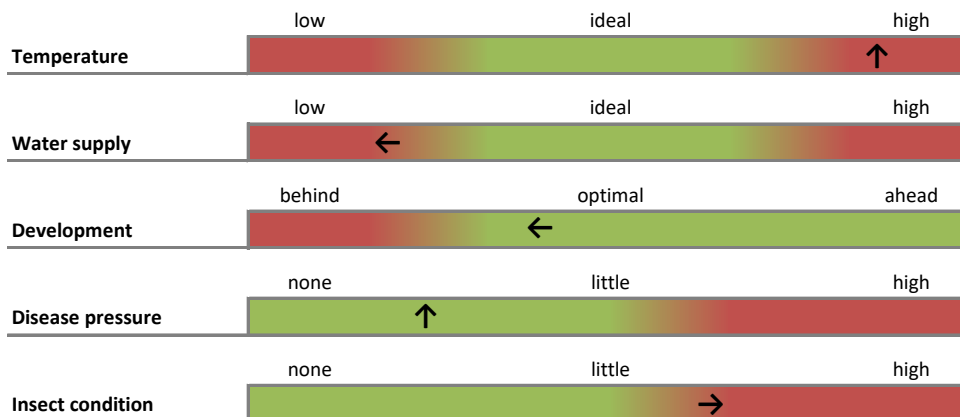

(++ very good; + good; o average; - weak; -- very weak)

(Tendency: stable ↑, decreasing ←, increasing →)

Comments: Only low rainfall could not improve the water supply. The main aroma varieties are significantly less developed than the main bitter variety Herkules. Pest pressure from the red spider mite remains high. At the same time, control measures proved difficult due to the lack of availability of plant protection products.

Report on Weather and Hop Growing Conditions: Week 30

Report Period: July 25, 2022 - July 31, 2022

TETTNANG

Variety	Comment	Development
Tettnanger	Cone set	-
Mittelfrüher	Cone set	-
Tradition	Cone set	o
Herkules	Cone set	o

Comments: Temperatures continue to be high, which negatively affects the water supply of the soil. All varieties are developing cones now. Occasional re-treatments against the spider mite are being carried out. Other diseases are under control.

(++ very good; + good; o average; - weak; -- very weak)

(Tendency: stable ↑, decreasing ←, increasing →)

Report on Weather and Hop Growing Conditions: Week 30

Report Period: July 25, 2022 - July 31, 2022