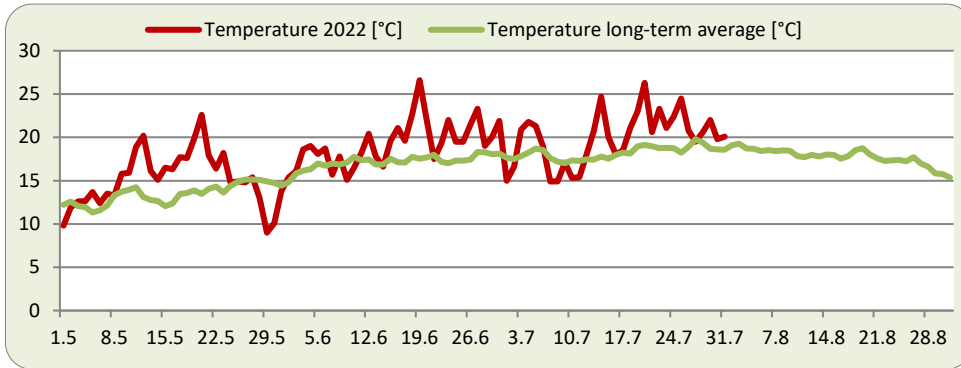

Report on Weather and Hop Growing Conditions: Week 30

Report Period: July 25, 2022 - July 31, 2022

HALLERTAU

Variety	Comment	Development
Tradition	Beginning cone set / cone set	--/-
Perle	Beginning cone set / cone set	--/-
Magnum	Beginning cone set / cone set	--/-
Herkules	Cone set	-/o

(++ very good; + good; o average; - weak; -- very weak)

(Tendency: stable ↑, decreasing ←, increasing →)

Comments: Only low rainfall could not improve the water supply. The main aroma varieties are significantly less developed than the main bitter variety Herkules. Pest pressure from the red spider mite remains high. At the same time, control measures proved difficult due to the lack of availability of plant protection products.