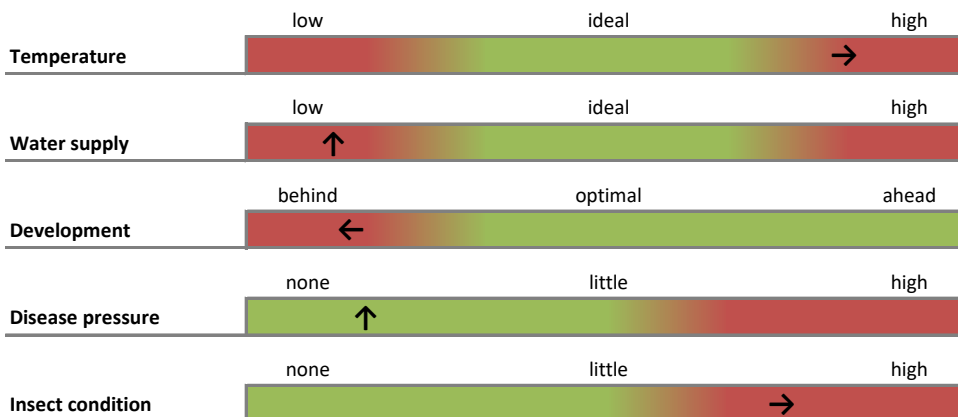

Report on Weather and Hop Growing Conditions: Week 30

Report Period: July 25, 2022 - July 31, 2022

HALLERTAU

Variety	Comment	Development
Tradition	Beginning cone set / cone set	--/-
Perle	Beginning cone set / cone set	--/-
Magnum	Beginning cone set / cone set	--/-
Herkules	Cone set	-/o

(++ very good; + good; o average; - weak; -- very weak)

(Tendency: stable ↑, decreasing ←, increasing →)

Comments: Only low rainfall could not improve the water supply. The main aroma varieties are significantly less developed than the main bitter variety Herkules. Pest pressure from the red spider mite remains high. At the same time, control measures proved difficult due to the lack of availability of plant protection products.

Comments: Temperatures continue to be high, which negatively affects the water supply of the soil. All varieties are developing cones now. Occasional re-treatments against the spider mite are being carried out. Other diseases are under control.