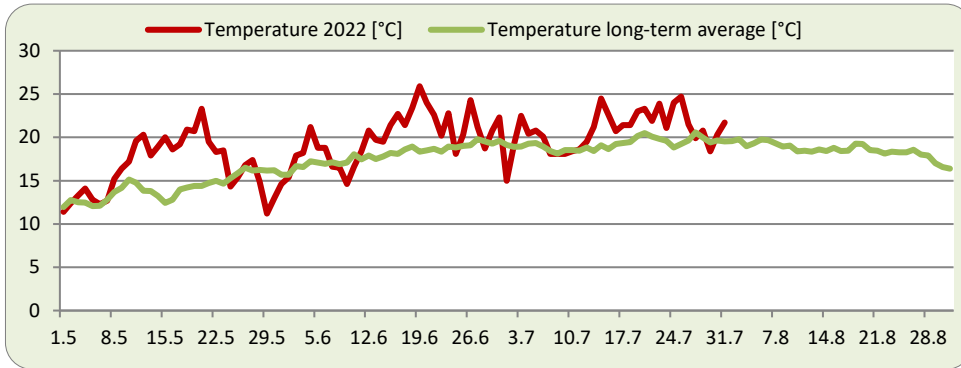

(++ very good; + good; o average; - weak; -- very weak)

(Tendency: stable ↑, decreasing ←, increasing →)

Comments: Only low rainfall could not improve the water supply. The main aroma varieties are significantly less developed than the main bitter variety Herkules. Pest pressure from the red spider mite remains high. At the same time, control measures proved difficult due to the lack of availability of plant protection products.

Report on Weather and Hop Growing Conditions: Week 30

Report Period: July 25, 2022 - July 31, 2022

TETTNANG

Variety	Comment	Development
Tettnanger	Cone set	-
Mittelfrüher	Cone set	-
Tradition	Cone set	o
Herkules	Cone set	o